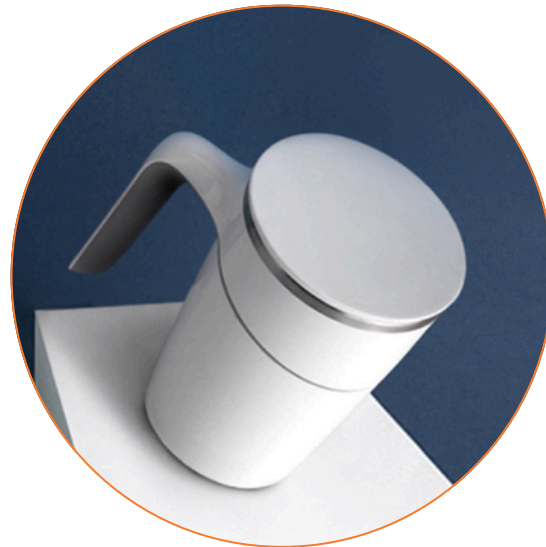

BAMBOO BOTTLE
SRW B1

COLA SHAPED WATER BOTTLE
SRW B2

COPPER BOTTLE
SRW B3

DOUBLE LAYER BOTTLE
SRW B4

LED DISPLAY BOTTLE
SRW B5

THERMO FLASK
SRW M1

CORK MUG
SRW M2

MAGIC SUCTION MUG
SRW M3